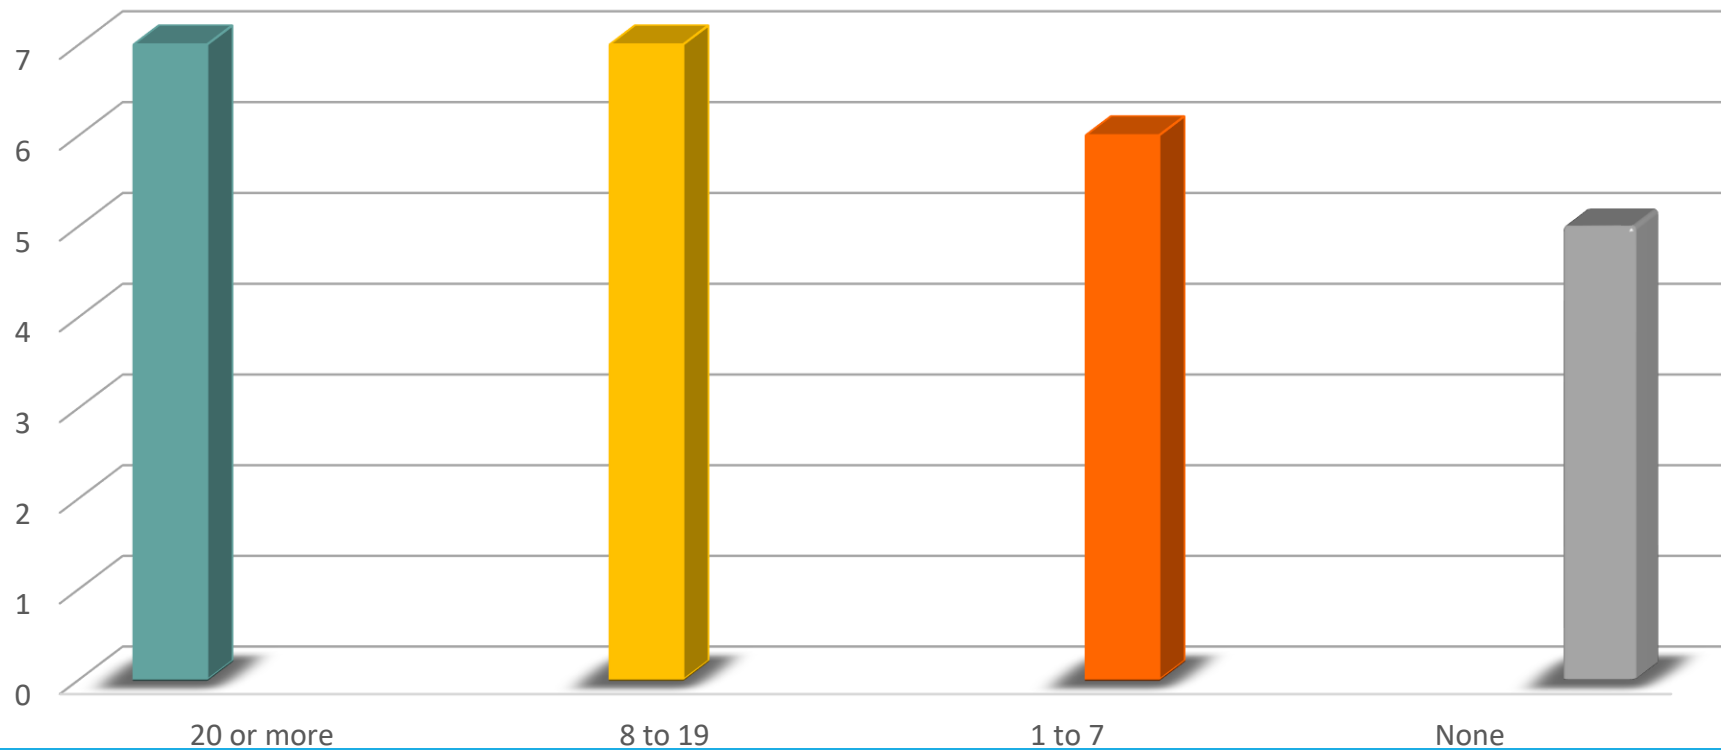

Frequency of Countries Using the Wis2box for the Period 2025:

Countries Using Wis2box

Observations from the past 24 hours

- 20 or more
- 8 - 19
- 1 - 7
- None